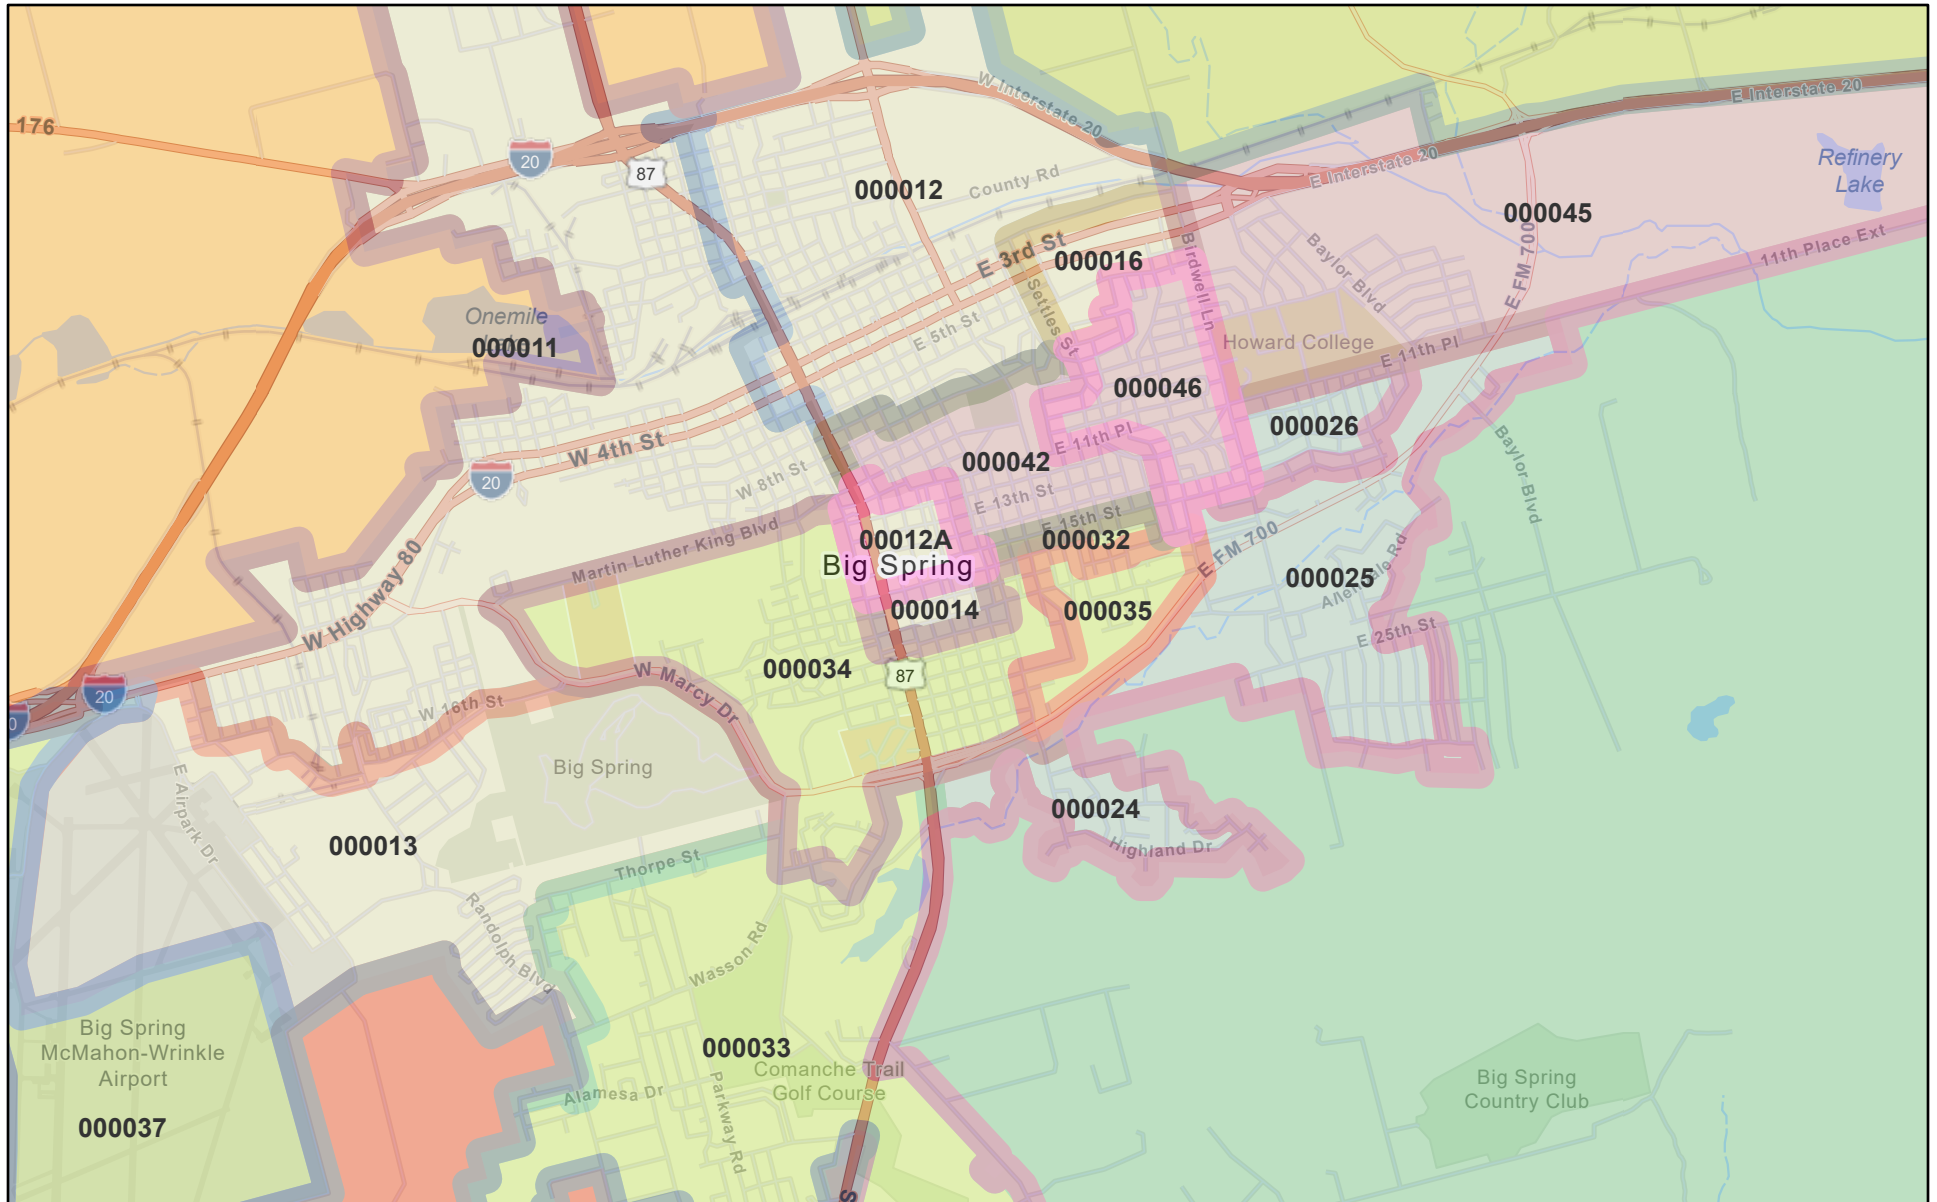

# Howard County General Voting Districts- defined

5/21/2024

Howard-VTD Adopted 2020

Texas Parks & Wildlife, CONANP, Esri, TomTom, Garmin, SafeGraph, GeoTechnologies, Inc, METI/NASA, USGS, EPA, NPS, USDA, USFWS